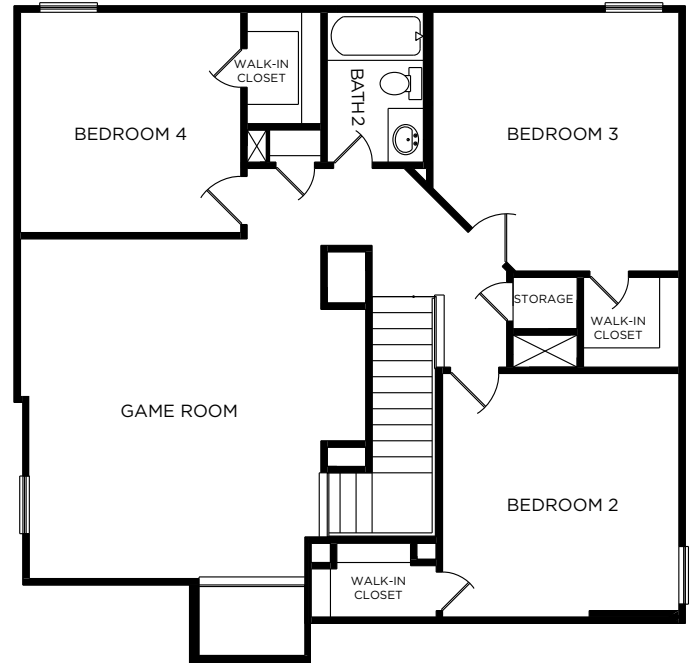

*The Ross*

**PATRIOT**  
SERIES

ELEVATION A

ELEVATION A (with stone)

ELEVATION B (with stone)

OPTIONAL COVERED PATIO

OPTIONAL BAY WINDOW

FIRST FLOOR

SECOND FLOOR

# The Ross

Approximate Square Footage: 2153

4 Bedrooms / 2.5 Baths

2-Car Attached Garage

Game Room

Optional Covered Patio