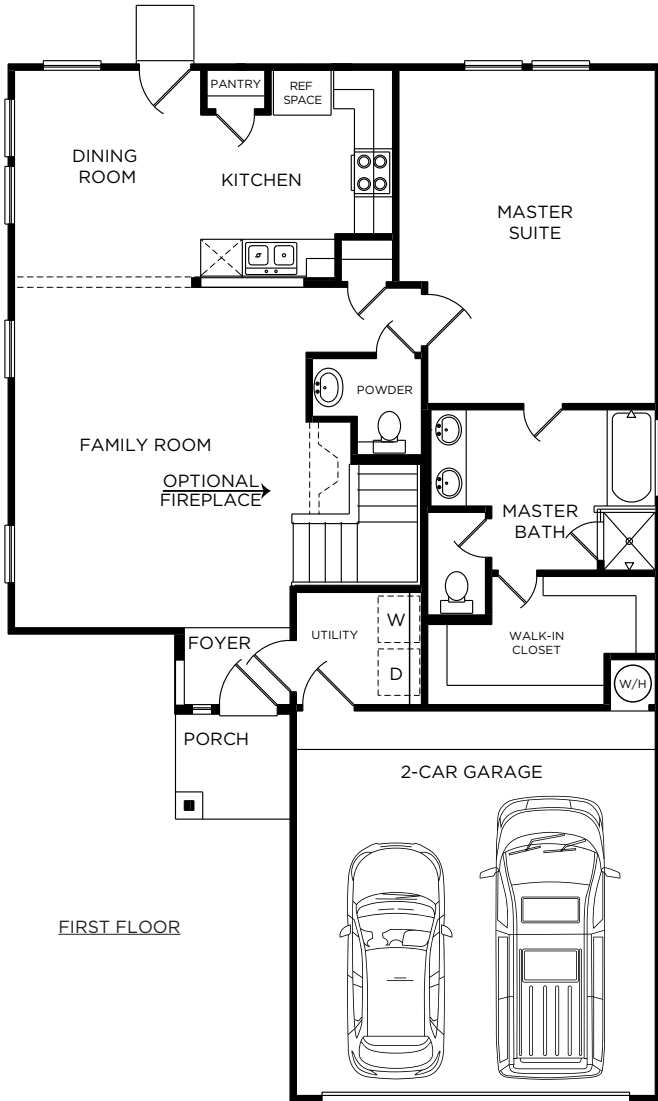

*The Ross*

**PATRIOT**  
SERIES

ELEVATION A

ELEVATION A (with stone)

ELEVATION B (with stone)

OPTIONAL COVERED PATIO

OPTIONAL BAY WINDOW

FIRST FLOOR

SECOND FLOOR

# The Ross

Approximate Square Footage: 2153

4 Bedrooms / 2.5 Baths

2-Car Attached Garage

Game Room

Optional Covered Patio