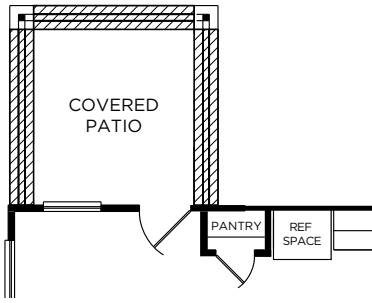

*The Ross*

**PATRIOT**  
SERIES

ELEVATION A

ELEVATION A (with stone)

ELEVATION B (with stone)

OPTIONAL COVERED PATIO

OPTIONAL BAY WINDOW

FIRST FLOOR

SECOND FLOOR

# The Ross

Approximate Square Footage: 2153

4 Bedrooms / 2.5 Baths

2-Car Attached Garage

Game Room

Optional Covered Patio