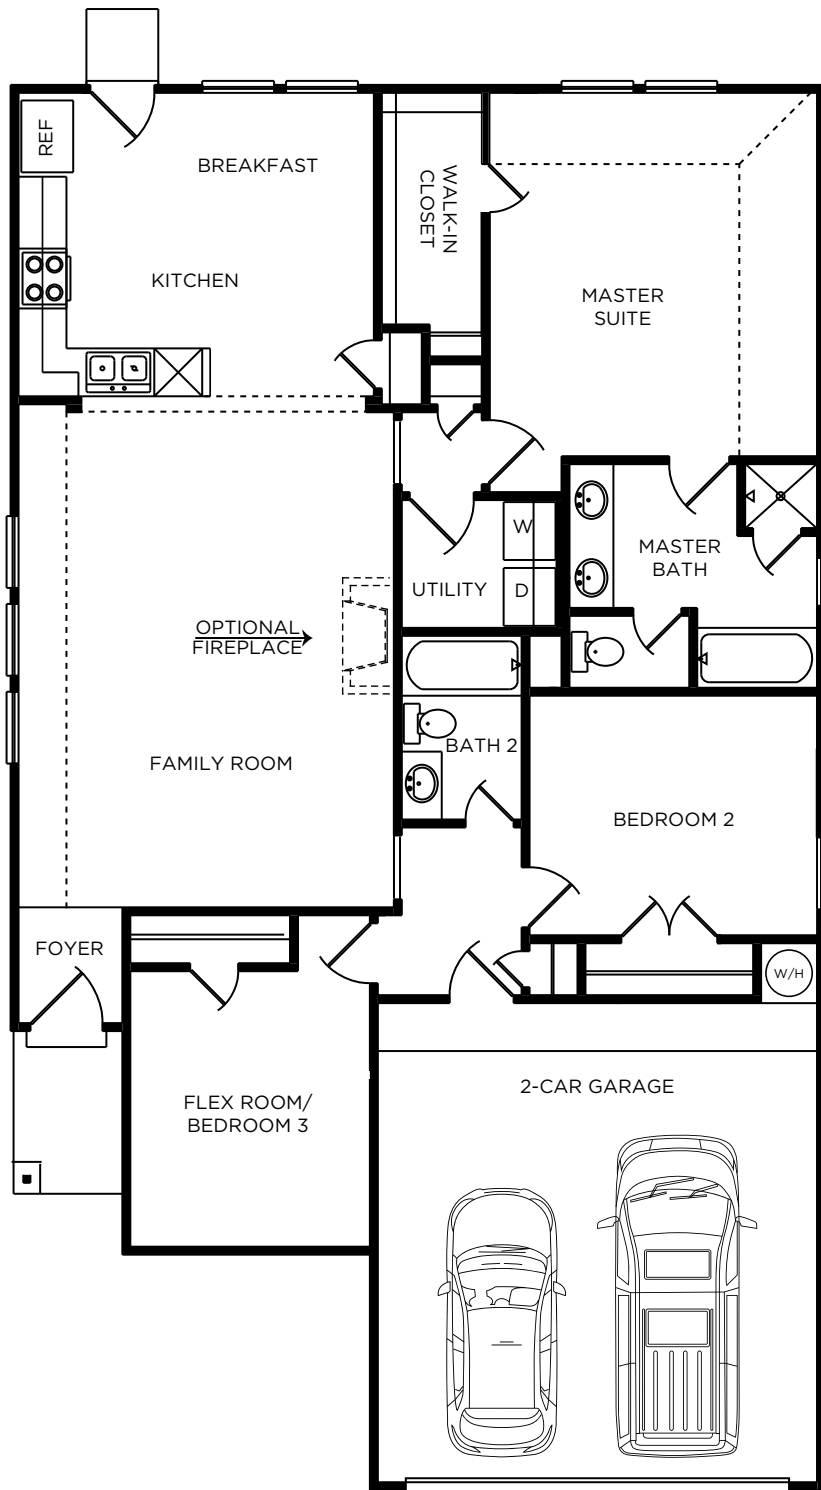

The Revere

PATRIOT
SERIES

ELEVATION A

ELEVATION A (with Stone)

MASTER SUITE
OPTIONAL BAY WINDOW

OPTIONAL COVERED PATIO

OPTIONAL STORAGE*

The Revere

Approximate Square Footage: 1428

One-Story Floor Plan with Elevated Ceilings

3 Bedrooms / 2 Baths

2-Car Attached Garage

Optional Covered Patio