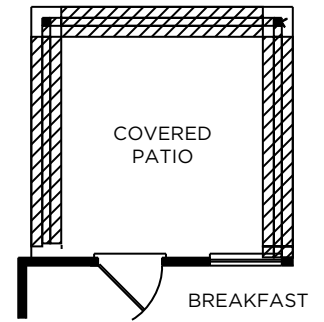

The Revere

PATRIOT
SERIES

ELEVATION A

ELEVATION A (with Stone)

MASTER SUITE
OPTIONAL BAY WINDOW

OPTIONAL COVERED PATIO

OPTIONAL STORAGE*

The Revere

Approximate Square Footage: 1428

One-Story Floor Plan with Elevated Ceilings

3 Bedrooms / 2 Baths

2-Car Attached Garage

Optional Covered Patio