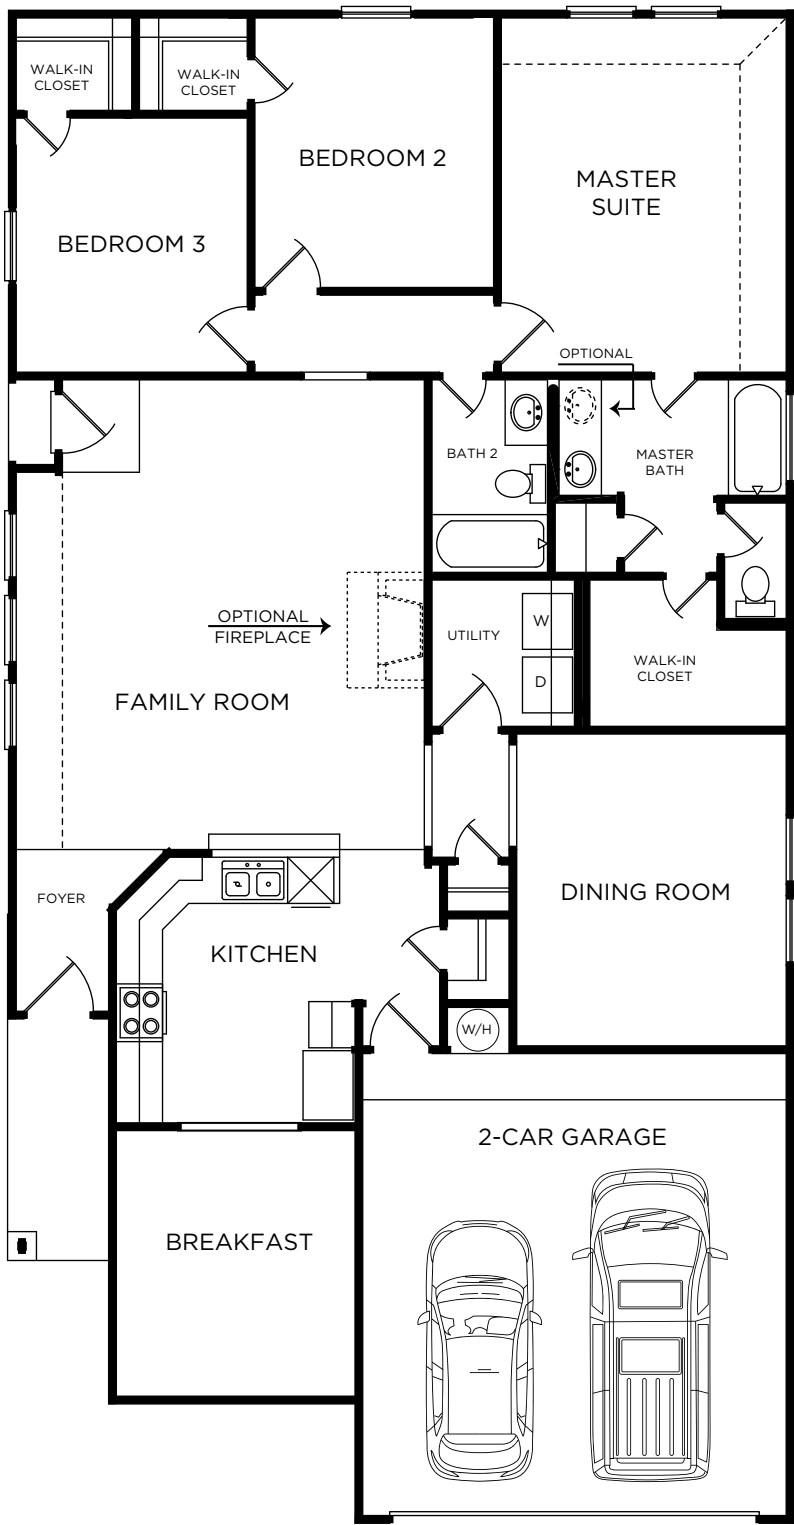

The Prescott

ELEVATION A

ELEVATION A

ELEVATION B

ELEVATION A (with stone)

ELEVATION B (with stone)

PATRIOT
SERIES

OPTIONAL SHOWER

OPTIONAL BEDROOM 4

The Prescott

Approximate Square Footage: 1708

Spacious One-Story Home with
Breakfast Nook and Formal Dining

3 Bedrooms / 2 Baths

2-Car Attached Garage

Bedroom 4 Option

All information (including, but not limited to prices availability, incentives, floor plans, site plans, features, standards and options, assessments, and fees, planned amenities, programs, conceptual artists' renderings and community development plans) is not guaranteed and remains subject to change or delay without notice. Maps and plans are not to scale and all dimensions are approximate. Please see a Liberty Home Builders Sales Associate for details and visit www.libertyhomebuilders.com for additional disclaimers.