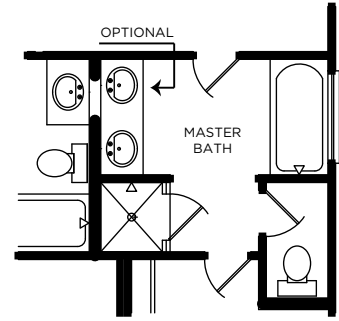

The Prescott

ELEVATION A

ELEVATION A

ELEVATION B

ELEVATION A (with stone)

ELEVATION B (with stone)

PATRIOT
SERIES

OPTIONAL SHOWER

OPTIONAL BEDROOM 4

The Prescott

Approximate Square Footage: 1708

Spacious One-Story Home with
Breakfast Nook and Formal Dining

3 Bedrooms / 2 Baths

2-Car Attached Garage

Bedroom 4 Option

All information (including, but not limited to prices availability, incentives, floor plans, site plans, features, standards and options, assessments, and fees, planned amenities, programs, conceptual artists' renderings and community development plans) is not guaranteed and remains subject to change or delay without notice. Maps and plans are not to scale and all dimensions are approximate. Please see a Liberty Home Builders Sales Associate for details and visit www.libertyhomebuilders.com for additional disclaimers.