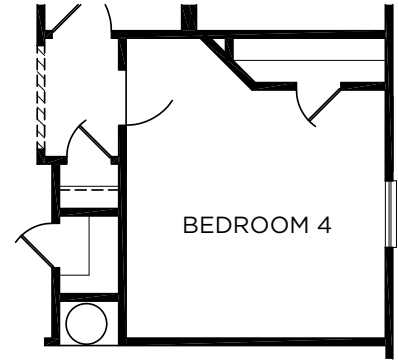

The Prescott

ELEVATION A

ELEVATION A

ELEVATION B

ELEVATION A (with stone)

ELEVATION B (with stone)

PATRIOT
SERIES

OPTIONAL SHOWER

OPTIONAL BEDROOM 4

The Prescott

Approximate Square Footage: 1708

Spacious One-Story Home with
Breakfast Nook and Formal Dining

3 Bedrooms / 2 Baths

2-Car Attached Garage

Bedroom 4 Option

All information (including, but not limited to prices availability, incentives, floor plans, site plans, features, standards and options, assessments, and fees, planned amenities, programs, conceptual artists' renderings and community development plans) is not guaranteed and remains subject to change or delay without notice. Maps and plans are not to scale and all dimensions are approximate. Please see a Liberty Home Builders Sales Associate for details and visit www.libertyhomebuilders.com for additional disclaimers.