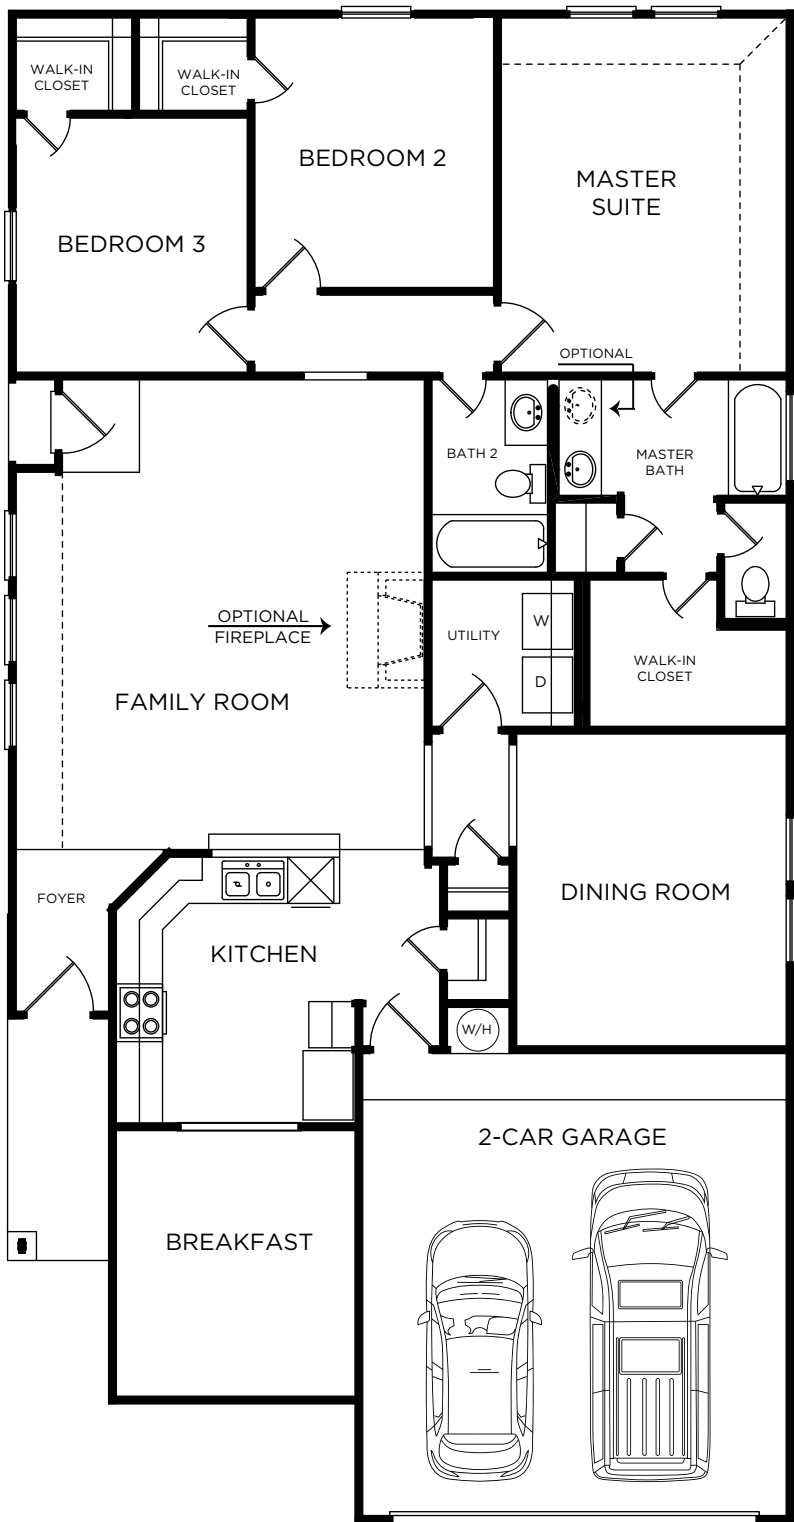

*The Prescott*

ELEVATION A

ELEVATION A

ELEVATION B

ELEVATION A (with stone)

ELEVATION B (with stone)

**PATRIOT**  
SERIES

OPTIONAL SHOWER

OPTIONAL BEDROOM 4

# The Prescott

Approximate Square Footage: 1708

Spacious One-Story Home with  
Breakfast Nook and Formal Dining

3 Bedrooms / 2 Baths

2-Car Attached Garage

Bedroom 4 Option