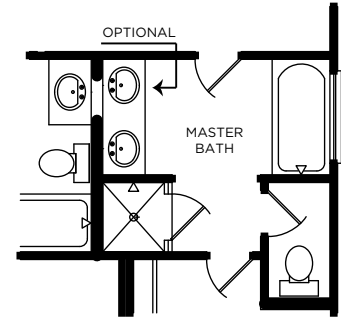

*The Prescott*

ELEVATION A

ELEVATION A

ELEVATION B

ELEVATION A (with stone)

ELEVATION B (with stone)

**PATRIOT**  
SERIES

OPTIONAL SHOWER

OPTIONAL BEDROOM 4

# The Prescott

Approximate Square Footage: 1708

Spacious One-Story Home with  
Breakfast Nook and Formal Dining

3 Bedrooms / 2 Baths

2-Car Attached Garage

Bedroom 4 Option