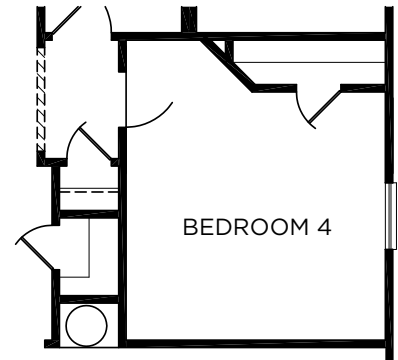

*The Prescott*

ELEVATION A

ELEVATION A

ELEVATION B

ELEVATION A (with stone)

ELEVATION B (with stone)

**PATRIOT**  
SERIES

OPTIONAL SHOWER

OPTIONAL BEDROOM 4

# The Prescott

Approximate Square Footage: 1708

Spacious One-Story Home with  
Breakfast Nook and Formal Dining

3 Bedrooms / 2 Baths

2-Car Attached Garage

Bedroom 4 Option