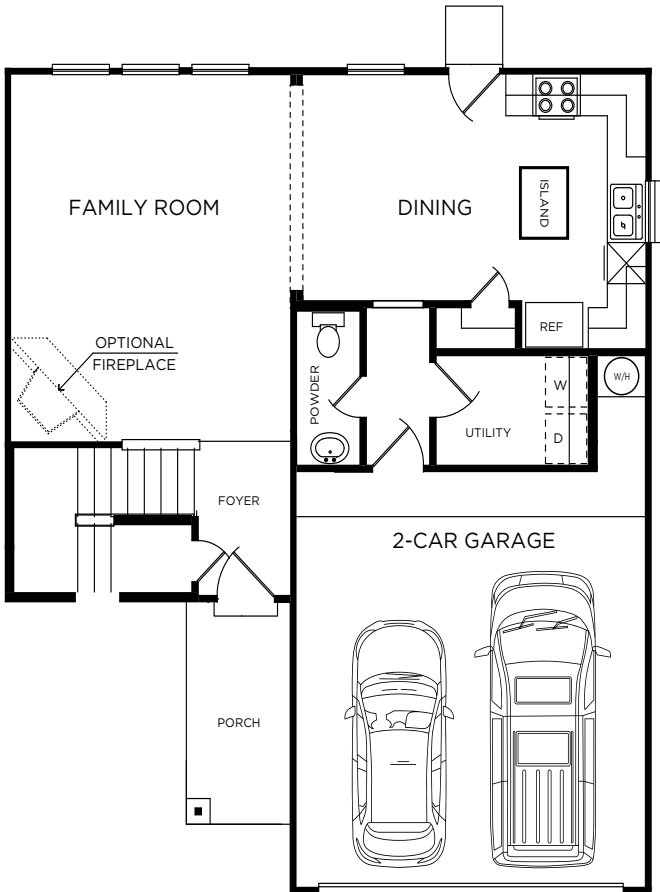

The Henry

PATRIOT
SERIES

ELEVATION A

ELEVATION A

ELEVATION A (with stone)

OPTIONAL COVERED PATIO

FIRST FLOOR

SECOND FLOOR

The Henry

Approximate Square Footage: 1900

3 Bedrooms / 2.5 Baths

Game Room

2-Car Attached Garage

Bedroom 4 Option

Optional Covered Patio