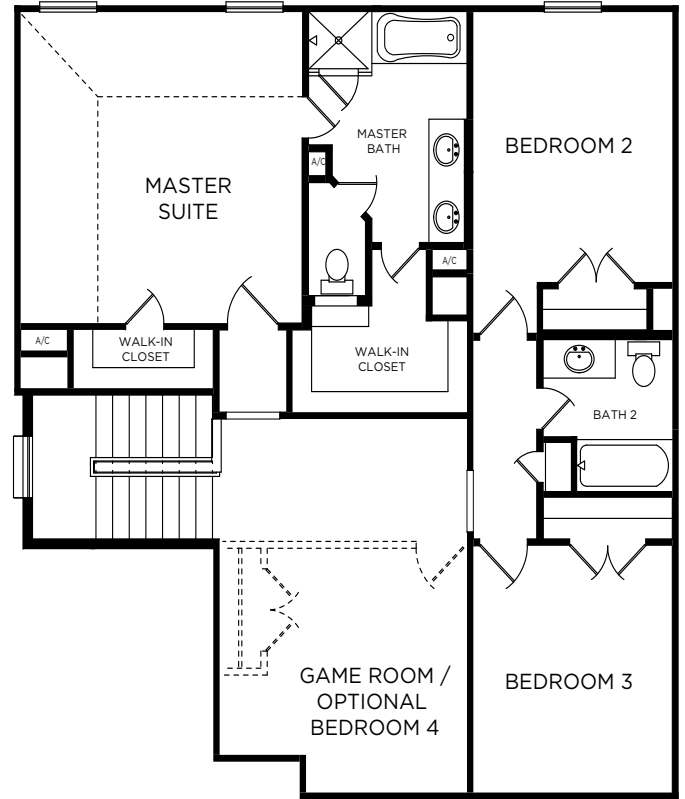

The Henry

PATRIOT
SERIES

ELEVATION A

ELEVATION A

ELEVATION A (with stone)

OPTIONAL COVERED PATIO

FIRST FLOOR

SECOND FLOOR

The Henry

Approximate Square Footage: 1900

3 Bedrooms / 2.5 Baths

Game Room

2-Car Attached Garage

Bedroom 4 Option

Optional Covered Patio