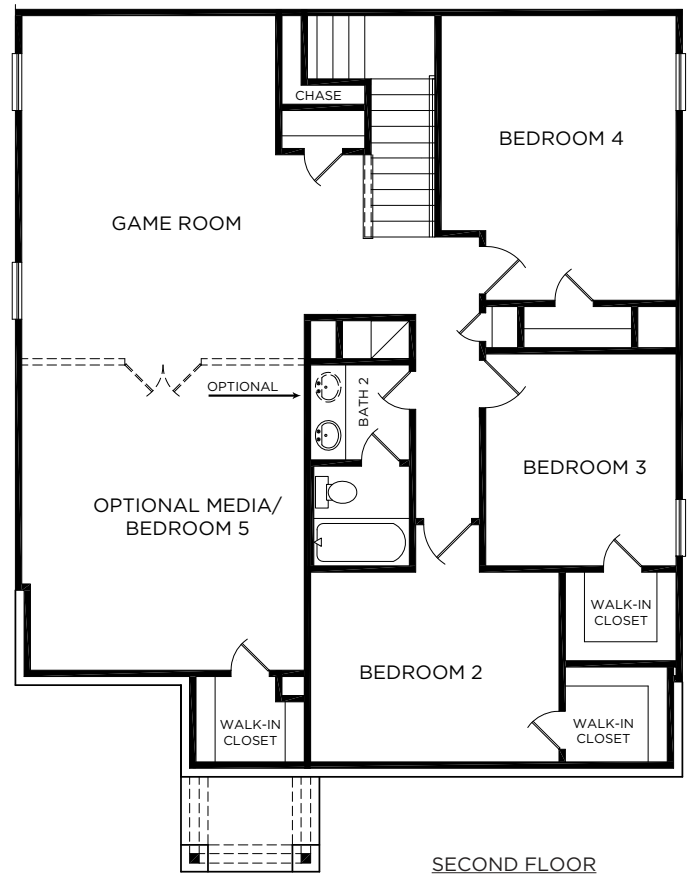

The Hancock

PATRIOT
SERIES

ELEVATION A

ELEVATION A (with stone)

ELEVATION B (with stone)

ELEVATION C

ELEVATION C (with stone)

OPTIONAL COVERED PATIO

OPTIONAL BAY WINDOW

The Hancock

Approximate Square Footage: 2786

4 Bedrooms / 2.5 Baths

2-Car Attached Garage

Game Room

Bedroom 5 Option with Bath 4 Option

Media Room Option