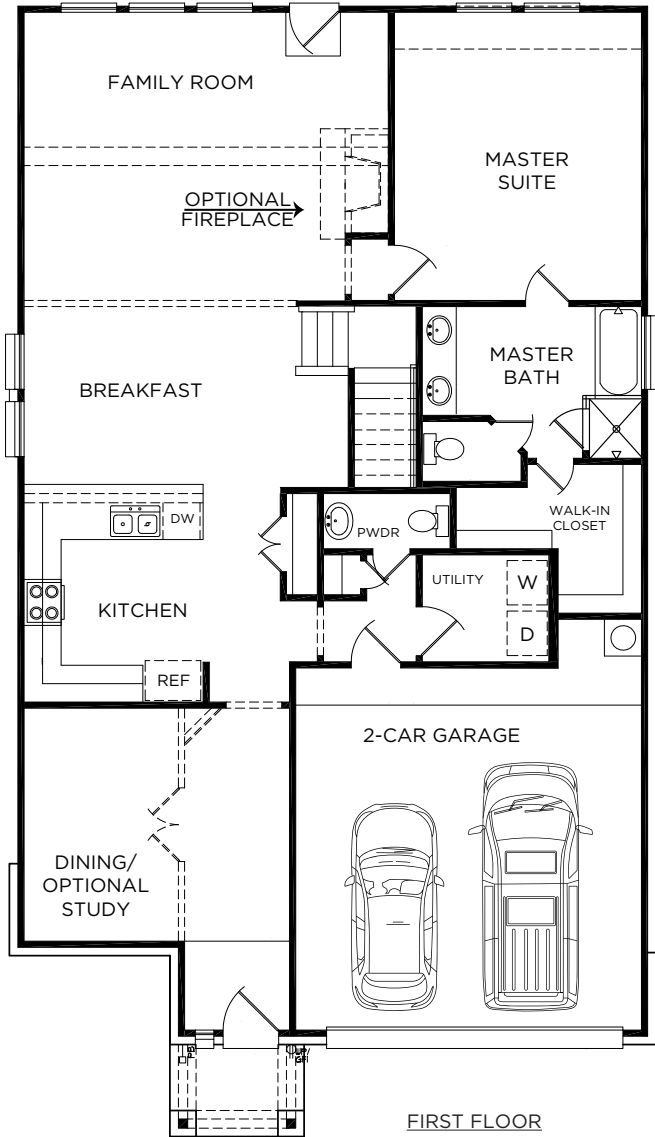

The Hancock

PATRIOT
SERIES

ELEVATION A

ELEVATION A (with stone)

ELEVATION B (with stone)

ELEVATION C

ELEVATION C (with stone)

OPTIONAL COVERED PATIO

OPTIONAL BAY WINDOW

The Hancock

Approximate Square Footage: 2786

4 Bedrooms / 2.5 Baths

2-Car Attached Garage

Game Room

Bedroom 5 Option with Bath 4 Option

Media Room Option