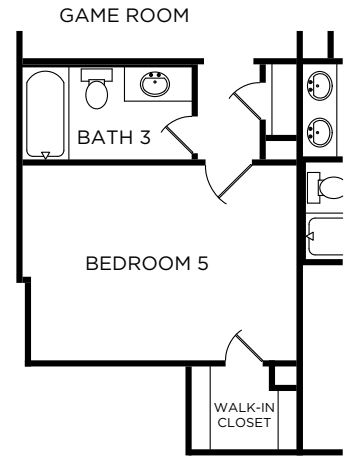

The Hancock

PATRIOT
SERIES

ELEVATION A

ELEVATION A (with stone)

ELEVATION B (with stone)

ELEVATION C

ELEVATION C (with stone)

OPTIONAL COVERED PATIO

OPTIONAL BAY WINDOW

The Hancock

Approximate Square Footage: 2786

4 Bedrooms / 2.5 Baths

2-Car Attached Garage

Game Room

Bedroom 5 Option with Bath 4 Option

Media Room Option