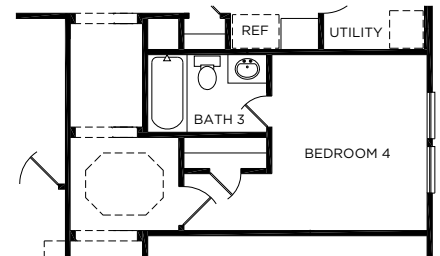

COVERED PATIO OPTION

OPTIONAL BAY WINDOW

FIREPLACE OPTION

BEDROOM 4 OPTION

BEDROOM 4 WITH BATH 3 OPTION

The Hamilton

Approximate Square Footage: 1796

3 Bedrooms / 2 Baths

2-Car Attached Garage

Bedroom 4 Option

Bath 3 Option

Optional Covered Patio