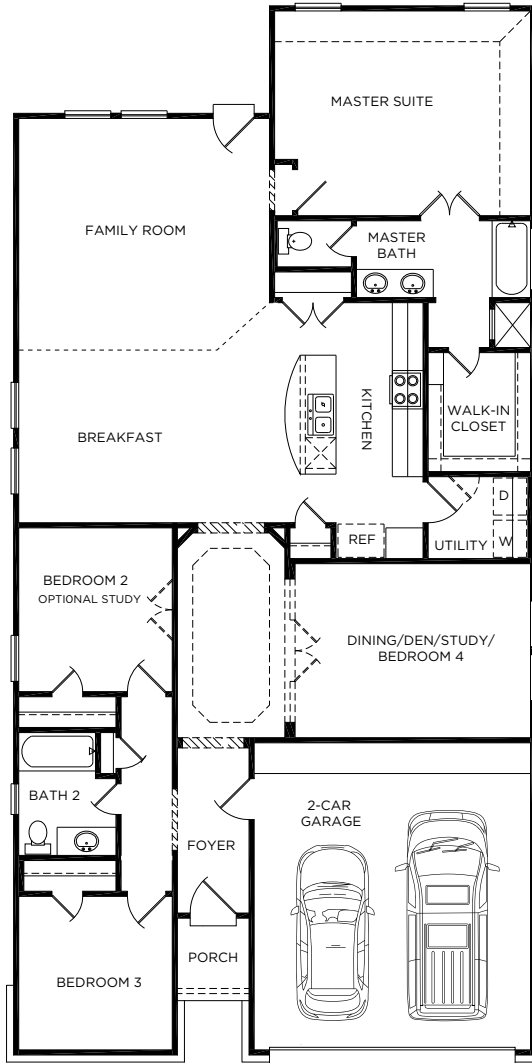

The Hamilton

PATRIOT
SERIES

ELEVATION B

ELEVATION A

ELEVATION A (with stone)

ELEVATION B (with stone)

ELEVATION C

ELEVATION C (with stone)

COVERED PATIO OPTION

OPTIONAL BAY WINDOW

FIREPLACE OPTION

BEDROOM 4 OPTION

BEDROOM 4 WITH BATH 3 OPTION

The Hamilton

Approximate Square Footage: 1796

3 Bedrooms / 2 Baths

2-Car Attached Garage

Bedroom 4 Option

Bath 3 Option

Optional Covered Patio