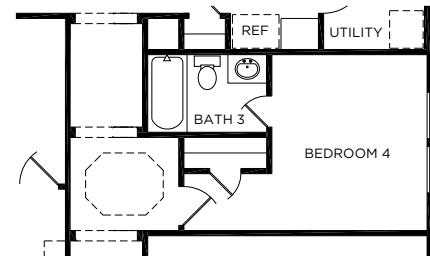

COVERED PATIO OPTION

OPTIONAL BAY WINDOW

FIREPLACE OPTION

BEDROOM 4 OPTION

BEDROOM 4 WITH BATH 3 OPTION

The Hamilton

Approximate Square Footage: 1796

3 Bedrooms / 2 Baths

2-Car Attached Garage

Bedroom 4 Option

Bath 3 Option

Optional Covered Patio