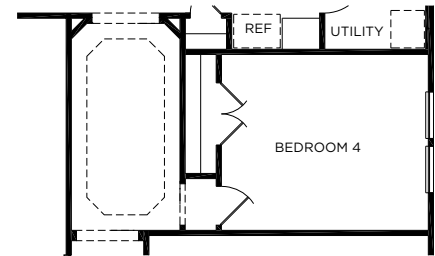

COVERED PATIO OPTION

OPTIONAL BAY WINDOW

FIREPLACE OPTION

BEDROOM 4 OPTION

BEDROOM 4 WITH BATH 3 OPTION

The Hamilton

Approximate Square Footage: 1796

3 Bedrooms / 2 Baths