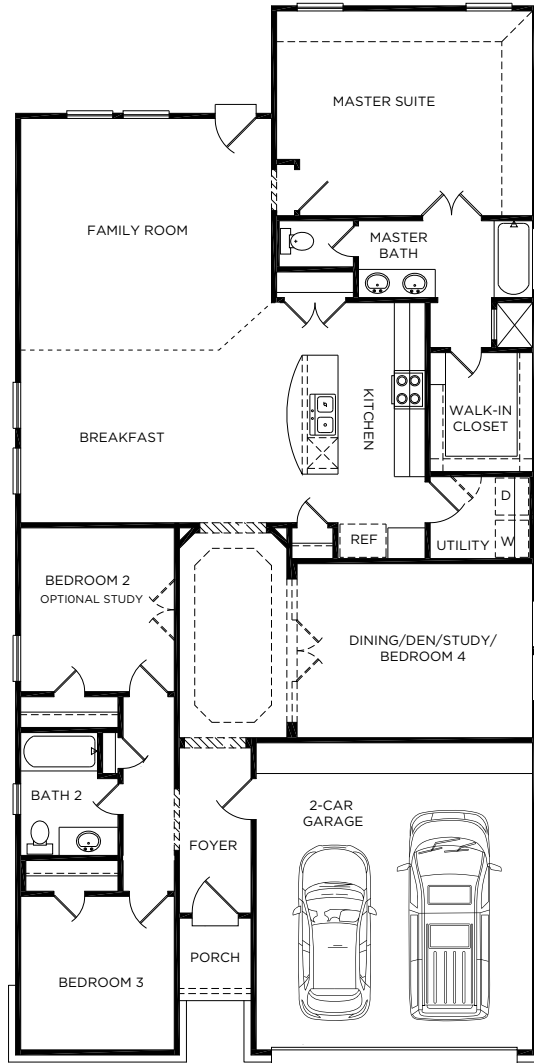

The Hamilton

PATRIOT
SERIES

ELEVATION B

ELEVATION A

ELEVATION A (with stone)

ELEVATION B (with stone)

ELEVATION C

ELEVATION C (with stone)

COVERED PATIO OPTION

OPTIONAL BAY WINDOW

FIREPLACE OPTION

BEDROOM 4 OPTION

BEDROOM 4 WITH BATH 3 OPTION

The Hamilton

Approximate Square Footage: 1796

3 Bedrooms / 2 Baths

2-Car Attached Garage

Bedroom 4 Option

Bath 3 Option

Optional Covered Patio