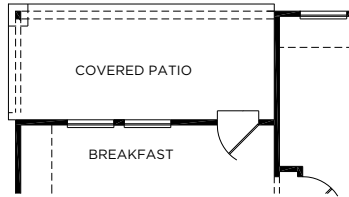

COVERED PATIO OPTION

OPTIONAL BAY WINDOW

FIREPLACE OPTION

BEDROOM 4 OPTION

BEDROOM 4 WITH BATH 3 OPTION

The Hamilton

Approximate Square Footage: 1796

3 Bedrooms / 2 Baths