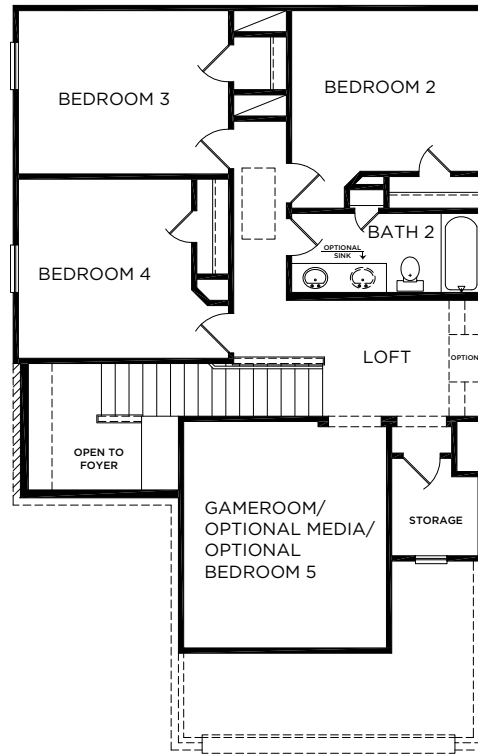

*The Lexington*

*Freedom*  
SERIES

ELEVATION B

ELEVATION A

ELEVATION A (with stone)

ELEVATION B

ELEVATION B (with stone)

ELEVATION C

ELEVATION C (with stone)

FIRST FLOOR

SECOND FLOOR

OPTIONAL POWDER 2

# The Lexington

Approximate Square Footage: 2096  
 4 Bedrooms / 2.5 Baths  
 Upstairs Gameroom and Loft  
 Optional Media Room  
 Optional Bedroom 5 with Bath 3  
 Optional Powder Upstairs