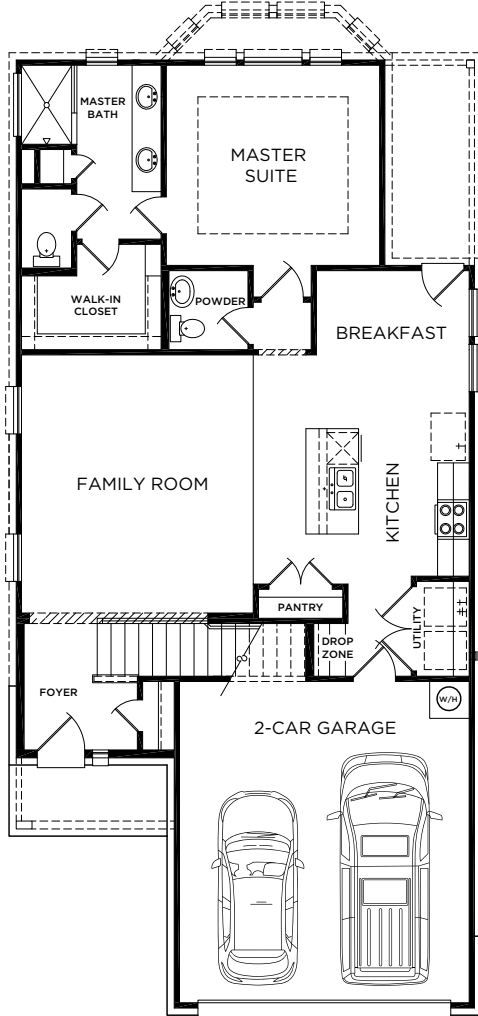

*The Lexington*

*Freedom*  
SERIES

ELEVATION B

ELEVATION A

ELEVATION A (with stone)

ELEVATION B

ELEVATION B (with stone)

ELEVATION C

ELEVATION C (with stone)

FIRST FLOOR

SECOND FLOOR

OPTIONAL POWDER 2

# The Lexington

Approximate Square Footage: 2096  
 4 Bedrooms / 2.5 Baths  
 Upstairs Gameroom and Loft  
 Optional Media Room  
 Optional Bedroom 5 with Bath 3  
 Optional Powder Upstairs