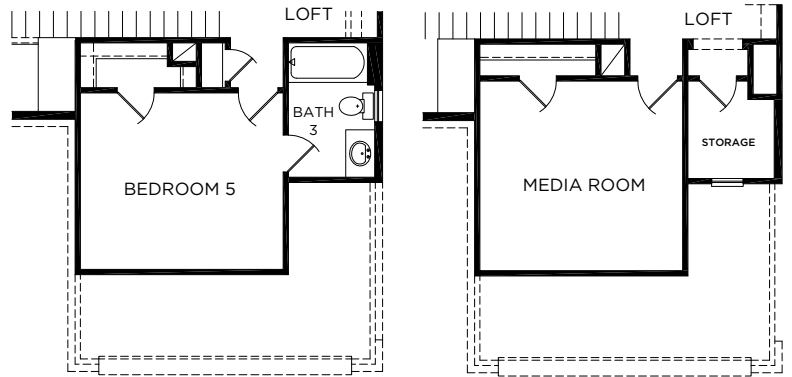

*The Lexington*

*Freedom*  
SERIES

ELEVATION B

ELEVATION A

ELEVATION A (with stone)

ELEVATION B

ELEVATION B (with stone)

ELEVATION C

ELEVATION C (with stone)

FIRST FLOOR

SECOND FLOOR

OPTIONAL POWDER 2

# The Lexington

Approximate Square Footage: 2096  
 4 Bedrooms / 2.5 Baths  
 Upstairs Gameroom and Loft  
 Optional Media Room  
 Optional Bedroom 5 with Bath 3  
 Optional Powder Upstairs