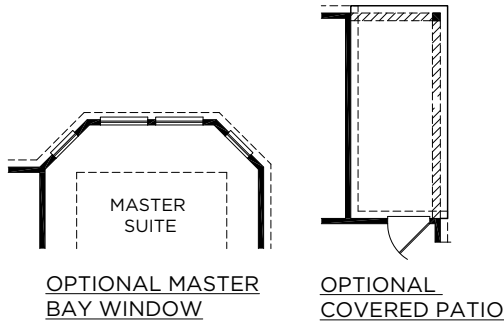

FIRST FLOOR