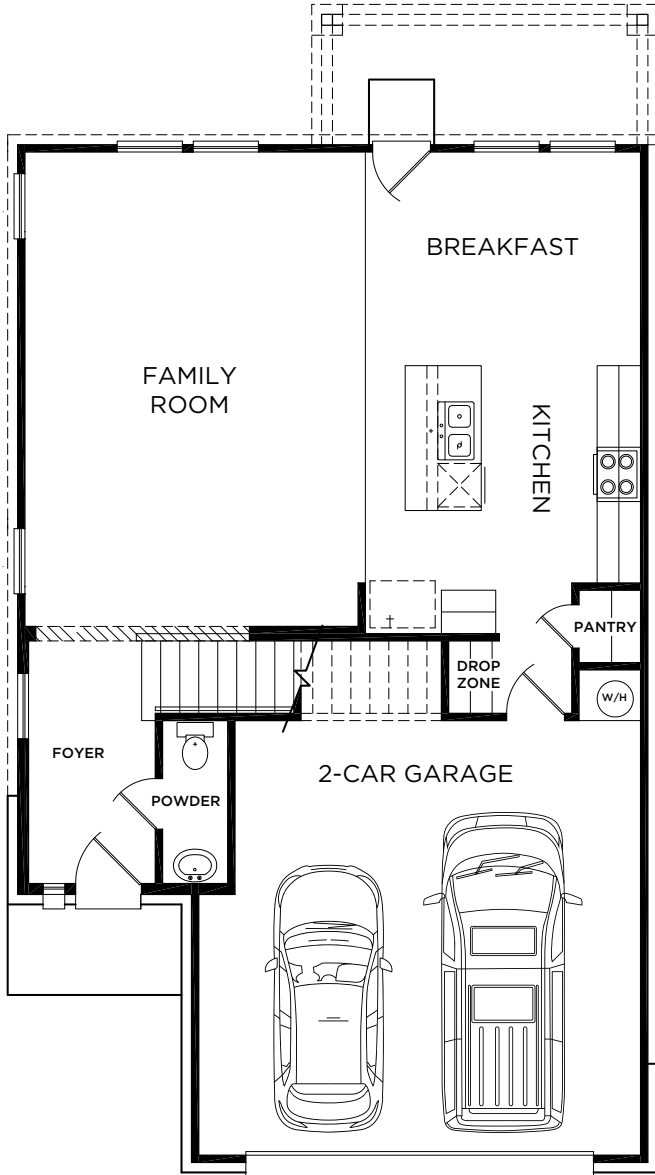

The Chelsea

Freedom
SERIES

ELEVATION A

ELEVATION B

ELEVATION C

ELEVATION D

OPTIONAL COVERED PATIO

MASTER BATH
OPTION

FIRST FLOOR

SECOND FLOOR

The Chelsea

Approximate Square Footage: 1978
 4 Bedrooms / 2.5 Baths
 Upstairs Master Bedroom
 Large Family Room Open to Kitchen
 Optional Covered Patio