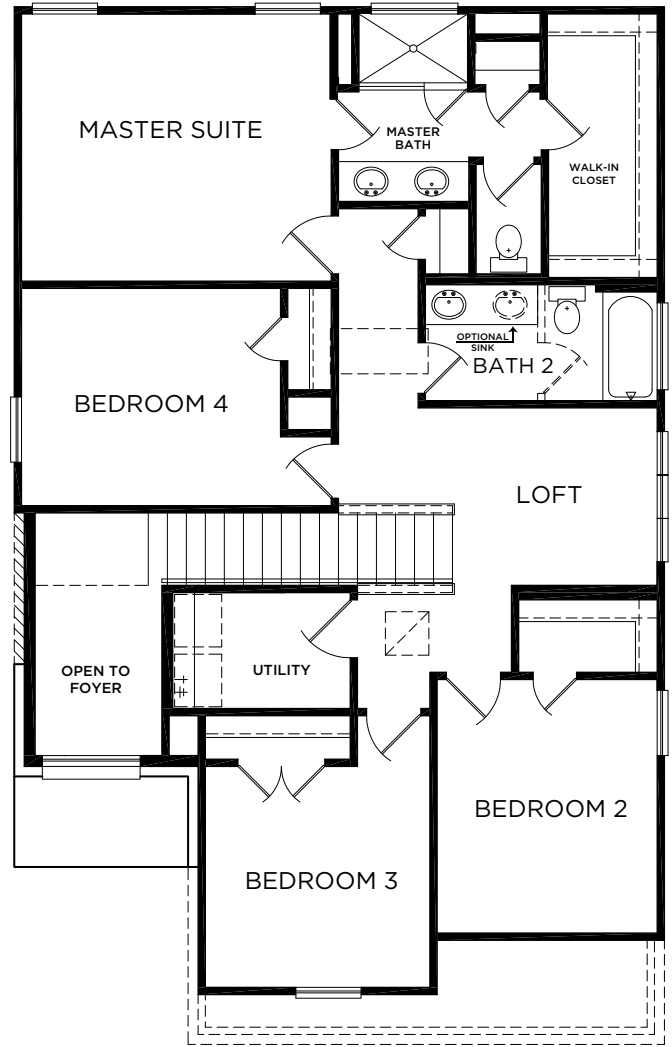

The Chelsea

Freedom
SERIES

ELEVATION A

ELEVATION B

ELEVATION C

ELEVATION D

OPTIONAL COVERED PATIO

MASTER BATH
OPTION

FIRST FLOOR

SECOND FLOOR

The Chelsea

Approximate Square Footage: 1978
 4 Bedrooms / 2.5 Baths
 Upstairs Master Bedroom
 Large Family Room Open to Kitchen
 Optional Covered Patio