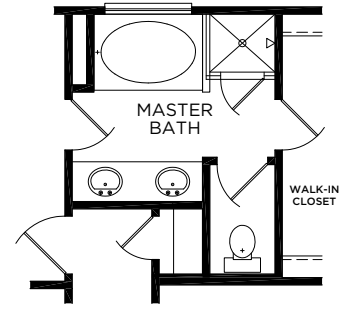

The Chelsea

Freedom
SERIES

ELEVATION A

ELEVATION B

ELEVATION C

ELEVATION D

OPTIONAL COVERED PATIO

MASTER BATH
OPTION

FIRST FLOOR

SECOND FLOOR

The Chelsea

Approximate Square Footage: 1978
 4 Bedrooms / 2.5 Baths
 Upstairs Master Bedroom
 Large Family Room Open to Kitchen
 Optional Covered Patio