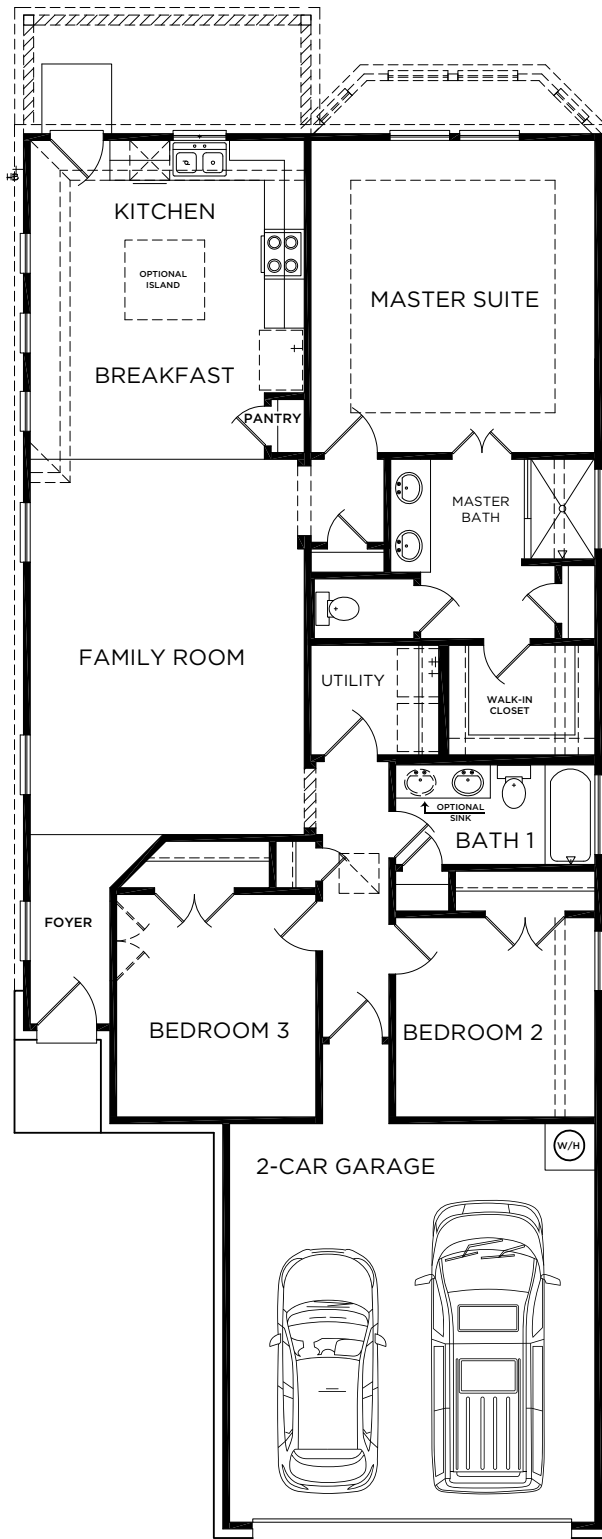

The Camden

Freedom
SERIES

ELEVATION B

ELEVATION A

ELEVATION A (with stone)

ELEVATION B

ELEVATION B (with stone)

ELEVATION C

ELEVATION C (with stone)

The Camden

Approximate Square Footage: 1415
 3 Bedrooms / 2 Baths
 Optional Covered Patio
 Optional Large Kitchen Island