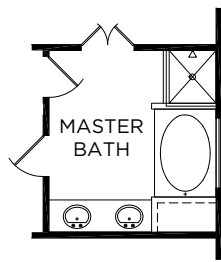

The Trenton

Freedom
SERIES

ELEVATION A

ELEVATION A

ELEVATION A (with stone)

ELEVATION B

ELEVATION B (with stone)

ELEVATION C

ELEVATION C (with stone)

OPTIONAL
COVERED PATIO

OPTIONAL MASTER
BAY WINDOW

MASTER BATH
OPTION

FIRST FLOOR

SECOND FLOOR

The Trenton

Approximate Square Footage: 2719