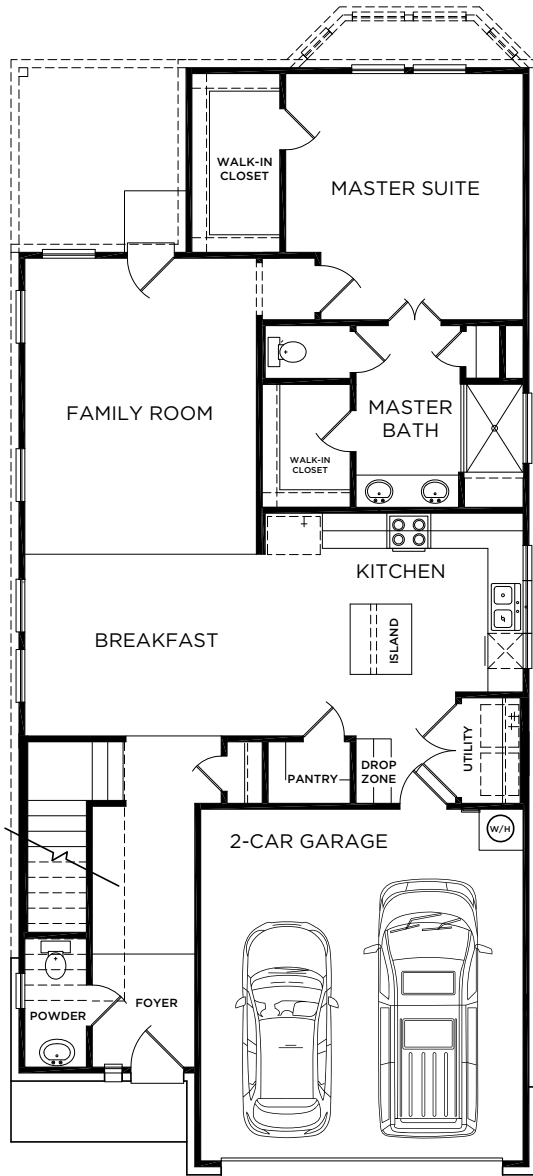

The Trenton

Freedom
SERIES

ELEVATION A

ELEVATION A

ELEVATION A (with stone)

ELEVATION B

ELEVATION B (with stone)

ELEVATION C

ELEVATION C (with stone)

OPTIONAL
COVERED PATIO

OPTIONAL MASTER
BAY WINDOW

MASTER BATH
OPTION

FIRST FLOOR

SECOND FLOOR

The Trenton

Approximate Square Footage: 2719

5 Bedrooms / 3.5 Baths

Large Upstairs Gameroom

Optional Covered Patio