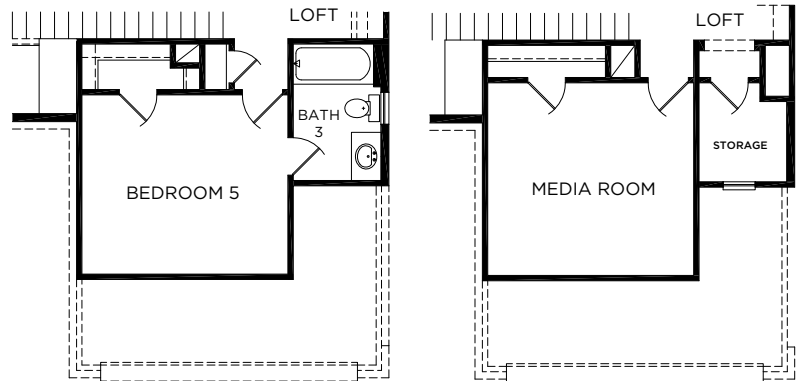

*The Lexington*

*Freedom*  
SERIES

ELEVATION B

ELEVATION A

ELEVATION A (with stone)

ELEVATION B

ELEVATION B (with stone)

ELEVATION C

ELEVATION C (with stone)

# The Lexington

Approximate Square Footage: 2096  
 4 Bedrooms / 2.5 Baths  
 Upstairs Gameroom and Loft  
 Optional Media Room  
 Optional Bedroom 5 with Bath 3  
 Optional Powder Upstairs