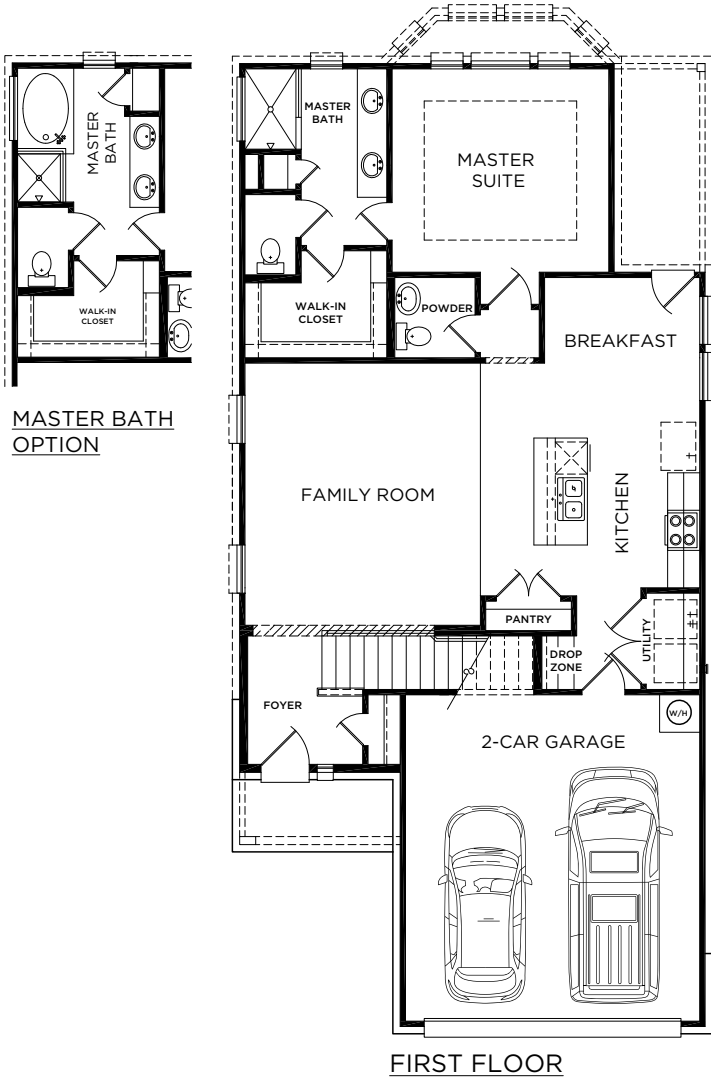

*The Lexington*

*Freedom*  
SERIES

ELEVATION B

ELEVATION A

ELEVATION A (with stone)

ELEVATION B

ELEVATION B (with stone)

ELEVATION C

ELEVATION C (with stone)

# The Lexington

Approximate Square Footage: 2096  
 4 Bedrooms / 2.5 Baths  
 Upstairs Gameroom and Loft  
 Optional Media Room  
 Optional Bedroom 5 with Bath 3  
 Optional Powder Upstairs