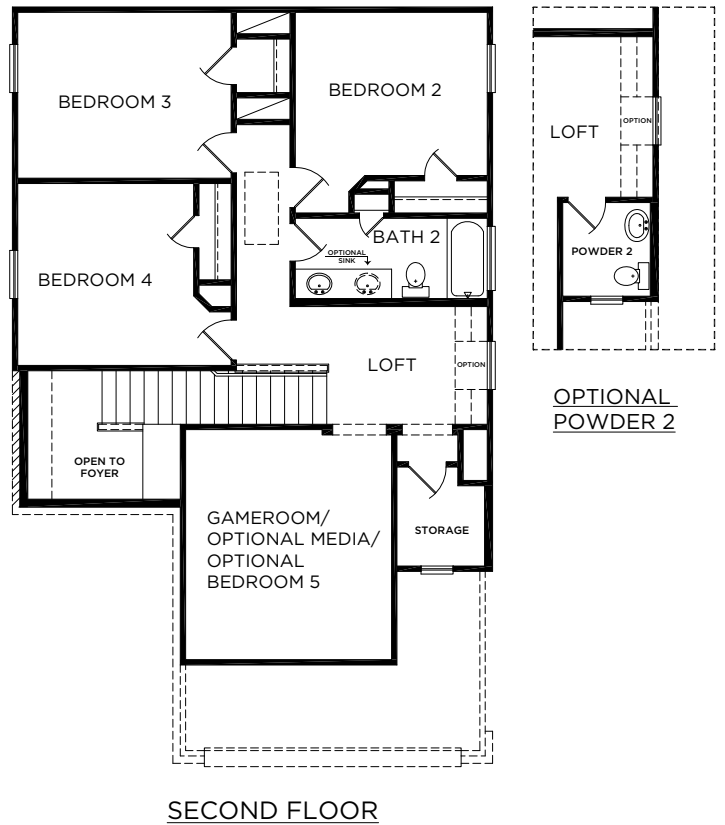

*The Lexington*

*Freedom*  
SERIES

ELEVATION B

ELEVATION A

ELEVATION A (with stone)

ELEVATION B

ELEVATION B (with stone)

ELEVATION C

ELEVATION C (with stone)

# The Lexington

Approximate Square Footage: 2096  
 4 Bedrooms / 2.5 Baths  
 Upstairs Gameroom and Loft  
 Optional Media Room  
 Optional Bedroom 5 with Bath 3  
 Optional Powder Upstairs