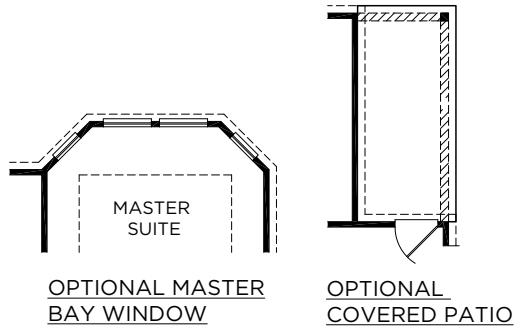

*The Lexington*

*Freedom*  
SERIES

ELEVATION B

ELEVATION A

ELEVATION A (with stone)

ELEVATION B

ELEVATION B (with stone)

ELEVATION C

ELEVATION C (with stone)

# The Lexington

Approximate Square Footage: 2096  
 4 Bedrooms / 2.5 Baths  
 Upstairs Gameroom and Loft  
 Optional Media Room  
 Optional Bedroom 5 with Bath 3  
 Optional Powder Upstairs