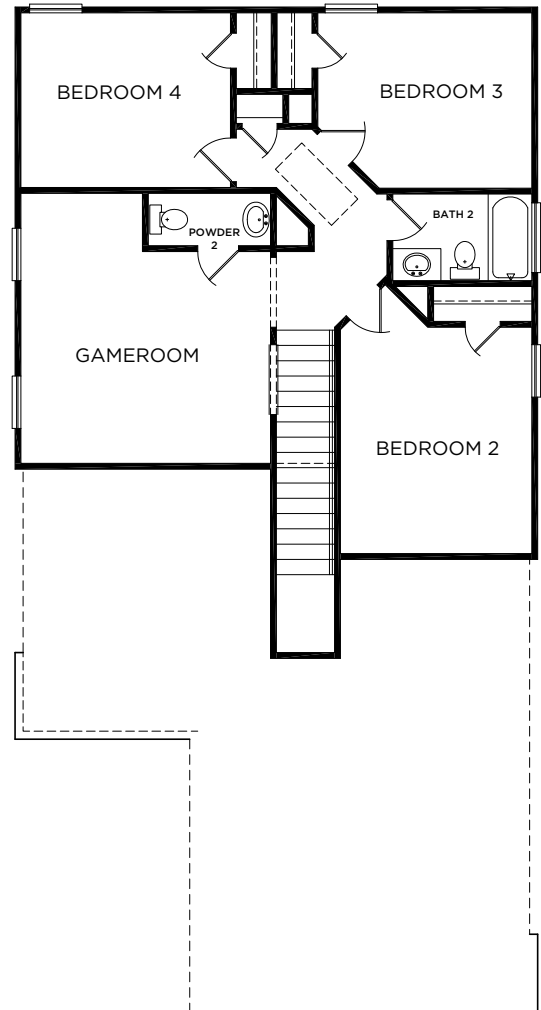

The Chesapeake

Freedom
SERIES

ELEVATION A

ELEVATION B

ELEVATION C

ELEVATION D

OPTIONAL COVERED PATIO

OPTIONAL MASTER BAY WINDOW

OPTIONAL BEDROOM 5 WITH BATH 3 AT GAMEROOM

OPTIONAL BEDROOM 5 AT GAMEROOM

MASTER BATH OPTION

FIRST FLOOR

SECOND FLOOR

The Chesapeake

- Approximate Square Footage: 1953
- 4 Bedrooms / 2 Baths
- Powder Room on Both Floors
- Optional Bedroom 5 / Bath 3
- Gameroom
- Optional Covered Patio