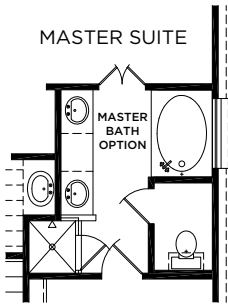

The Chesapeake

Freedom
SERIES

ELEVATION A

ELEVATION B

ELEVATION C

ELEVATION D

OPTIONAL COVERED PATIO

OPTIONAL MASTER BAY WINDOW

OPTIONAL BEDROOM 5 WITH BATH 3 AT GAMEROOM

OPTIONAL BEDROOM 5 AT GAMEROOM

MASTER BATH OPTION

FIRST FLOOR

SECOND FLOOR

The Chesapeake

- Approximate Square Footage: 1953
- 4 Bedrooms / 2 Baths
- Powder Room on Both Floors
- Optional Bedroom 5 / Bath 3
- Gameroom
- Optional Covered Patio