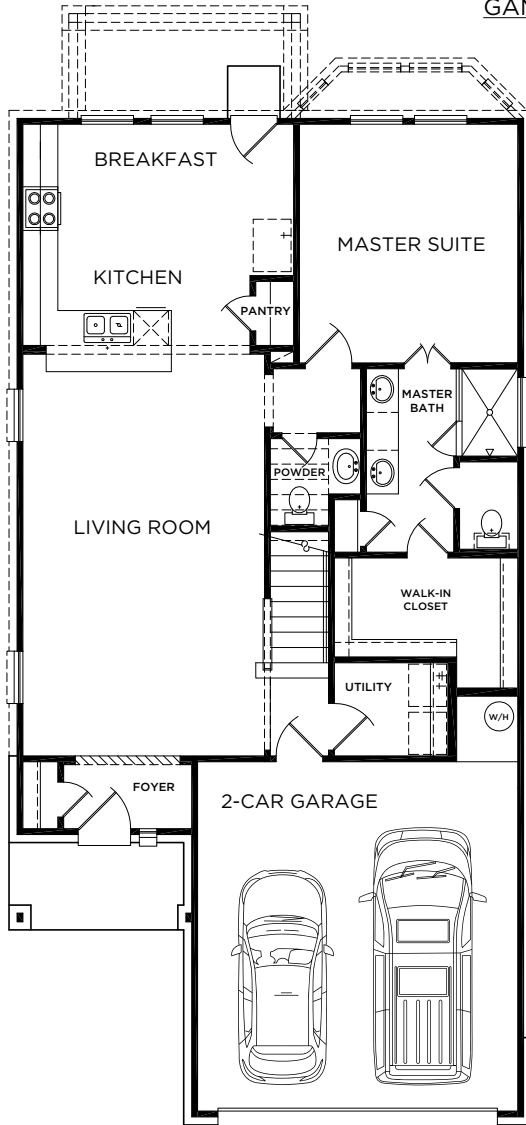

The Chesapeake

Freedom
SERIES

ELEVATION A

ELEVATION B

ELEVATION C

ELEVATION D

OPTIONAL COVERED PATIO

OPTIONAL MASTER BAY WINDOW

OPTIONAL BEDROOM 5 WITH BATH 3 AT GAMEROOM

OPTIONAL BEDROOM 5 AT GAMEROOM

MASTER BATH OPTION

FIRST FLOOR

SECOND FLOOR

The Chesapeake

- Approximate Square Footage: 1953
- 4 Bedrooms / 2 Baths
- Powder Room on Both Floors
- Optional Bedroom 5 / Bath 3
- Gameroom
- Optional Covered Patio