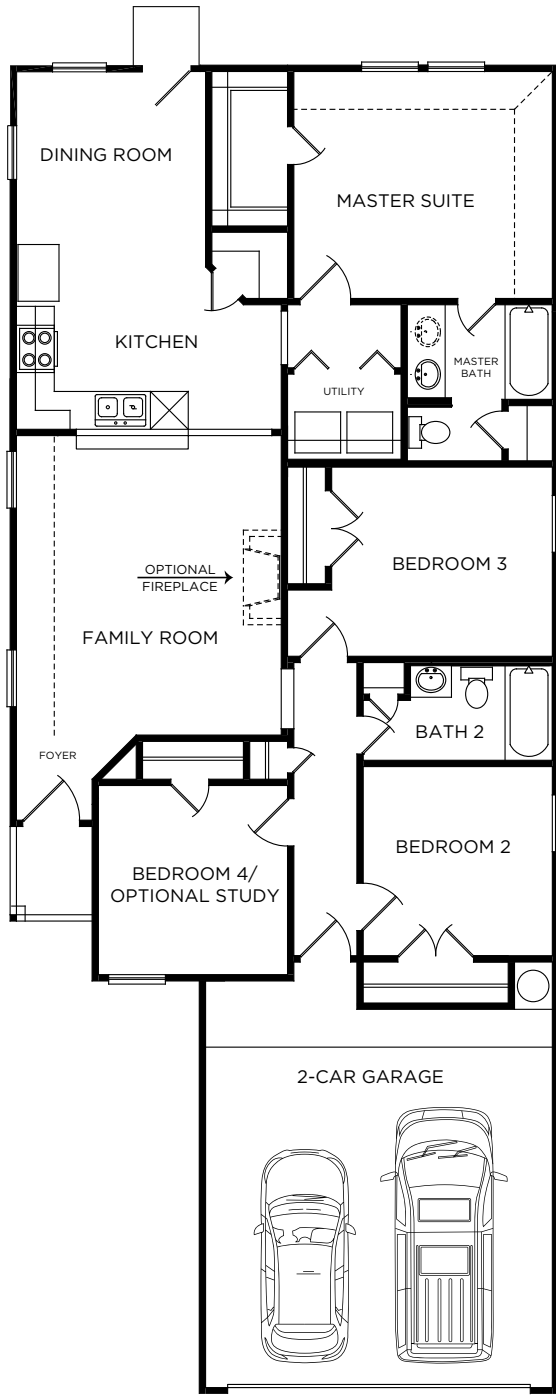

The Yorktown

ELEVATION A

ELEVATION B

Freedom
SERIES

OPTIONAL COVERED PATIO

OPTIONAL SHOWER

OPTIONAL STUDY

The Yorktown

- Approximate Square Footage: 1385
- Large Family Room Open to Kitchen
- 4 Bedrooms / 2 Baths
- 2-Car Attached Garage
- Study Option
- Optional Covered Patio

All information (including, but not limited to prices availability, incentives, floor plans, site plans, features, standards and options, assessments, and fees, planned amenities, programs, conceptual artists' renderings and community development plans) is not guaranteed and remains subject to change or delay without notice. Maps and plans are not to scale and all dimensions are approximate. Please see a Liberty Home Builders Sales Associate for details and visit www.libertyhomebuilders.com for additional disclaimers.