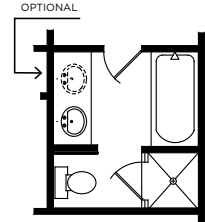

The Yorktown

ELEVATION A

ELEVATION B

Freedom
SERIES

OPTIONAL COVERED PATIO

OPTIONAL SHOWER

OPTIONAL STUDY

The Yorktown

- Approximate Square Footage: 1385
- Large Family Room Open to Kitchen
- 4 Bedrooms / 2 Baths
- 2-Car Attached Garage
- Study Option
- Optional Covered Patio

All information (including, but not limited to prices availability, incentives, floor plans, site plans, features, standards and options, assessments, and fees, planned amenities, programs, conceptual artists' renderings and community development plans) is not guaranteed and remains subject to change or delay without notice. Maps and plans are not to scale and all dimensions are approximate. Please see a Liberty Home Builders Sales Associate for details and visit www.libertyhomebuilders.com for additional disclaimers.