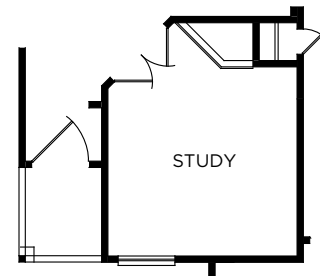

The Yorktown

ELEVATION A

ELEVATION B

Freedom
SERIES

OPTIONAL COVERED PATIO

OPTIONAL SHOWER

OPTIONAL STUDY

The Yorktown

- Approximate Square Footage: 1385
- Large Family Room Open to Kitchen
- 4 Bedrooms / 2 Baths
- 2-Car Attached Garage
- Study Option
- Optional Covered Patio

All information (including, but not limited to prices availability, incentives, floor plans, site plans, features, standards and options, assessments, and fees, planned amenities, programs, conceptual artists' renderings and community development plans) is not guaranteed and remains subject to change or delay without notice. Maps and plans are not to scale and all dimensions are approximate. Please see a Liberty Home Builders Sales Associate for details and visit www.libertyhomebuilders.com for additional disclaimers.